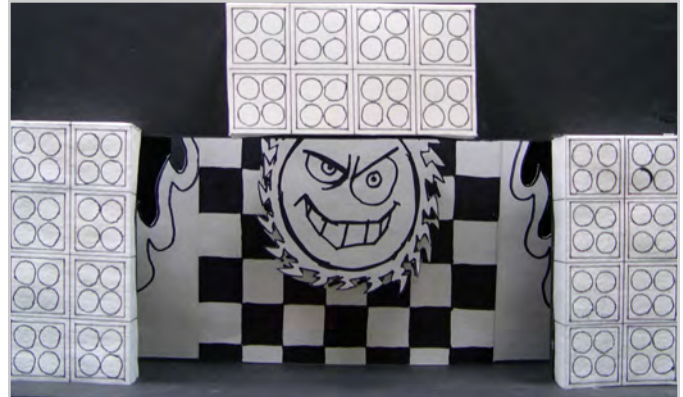

Student Design Project Examples

Devin West  
MSU Advertising Major

Scene Design for  
*Picasso at the Lapin Agile*

Thumbnail Sketch and  
1/4" White Model

**Student Design Project Example**  
*Pippin* by Stephen Schwartz & Roger O. Hirson

Justin Miller  
MSU Scene Design Student

Storyboard of  
1/4" Color Models

**Student Design Project Example**  
*Pippin* by Stephen Schwartz & Roger O. Hirson

Derek O'Leary  
MSU Advertising Student

Storyboard of  
White Models and Digital Renderings