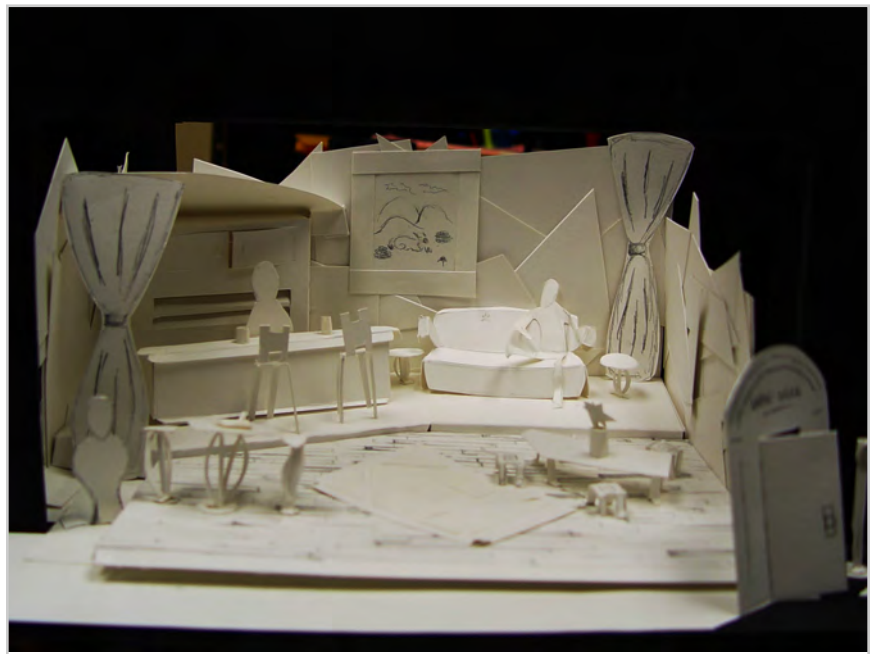

Student Design Project Examples

Devin West  
MSU Advertising Major

Scene Design for  
*Picasso at the Lapin Agile*

Thumbnail Sketch and  
1/4" White Model

**Student Design Project Example**  
*Pippin* by Stephen Schwartz & Roger O. Hirson

Justin Miller  
MSU Scene Design Student

Storyboard of  
1/4" Color Models

**Student Design Project Example**  
*Pippin* by Stephen Schwartz & Roger O. Hirson

Derek O'Leary  
MSU Advertising Student

Storyboard of  
White Models and Digital Renderings

**Student Design Project Examples**  
*Howl* by Allen Ginsberg "Concept Project"

Above: Amber Cook  
MSU Costume Design Grad

Left: Hanna Christiansen  
MSU Costume Design BFA

*Rent* by Jonathan Larson  
Below: Valerie Vanderkolk  
MSU Theatre & Russian Major