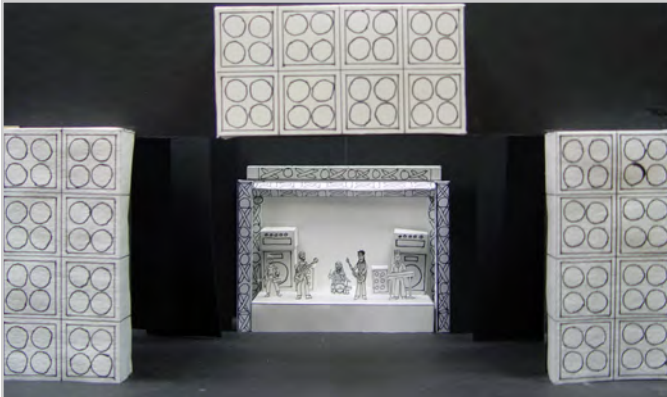

Justin Miller  
MSU Scene Design Student

Storyboard of  
1/4" Color Models

**Student Design Project Example**  
*Pippin* by Stephen Schwartz & Roger O. Hirson

Derek O'Leary  
MSU Advertising Student

Storyboard of  
White Models and Digital Renderings