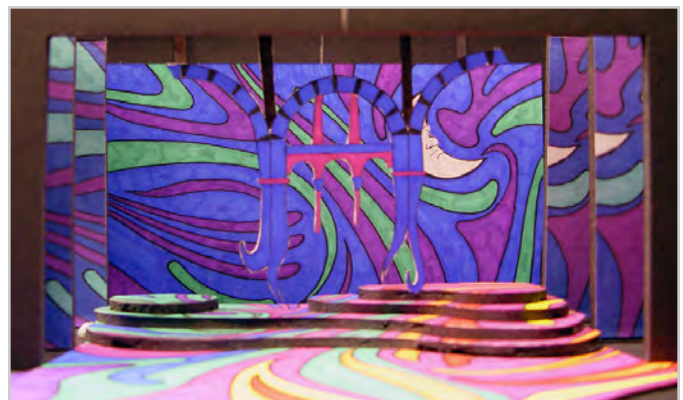

Student Design Project Examples

Devin West  
MSU Advertising Major

Scene Design for  
*Picasso at the Lapin Agile*

Thumbnail Sketch and  
1/4" White Model

**Student Design Project Example**  
*Pippin* by Stephen Schwartz & Roger O. Hirson

Justin Miller  
MSU Scene Design Student

Storyboard of  
1/4" Color Models

**Student Design Project Example**  
*Pippin* by Stephen Schwartz & Roger O. Hirson

Derek O'Leary  
MSU Advertising Student

Storyboard of  
White Models and Digital Renderings