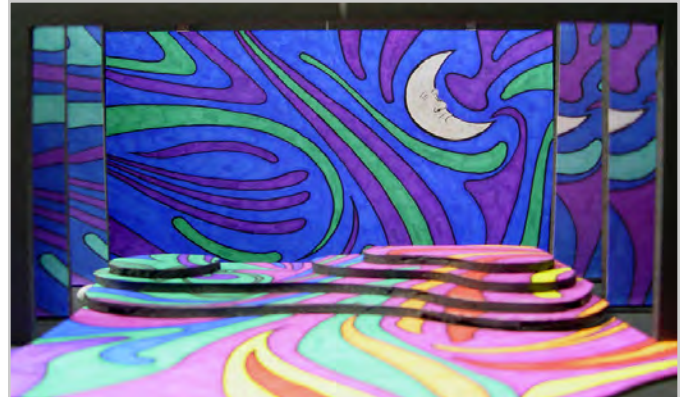

Student Design Project Examples

Devin West  
MSU Advertising Major

Scene Design for  
*Picasso at the Lapin Agile*

Thumbnail Sketch and  
1/4" White Model

**Student Design Project Example**  
*Pippin* by Stephen Schwartz & Roger O. Hirson

Justin Miller  
MSU Scene Design Student

Storyboard of  
1/4" Color Models

**Student Design Project Example**  
*Pippin* by Stephen Schwartz & Roger O. Hirson

Derek O'Leary  
MSU Advertising Student

Storyboard of  
White Models and Digital Renderings